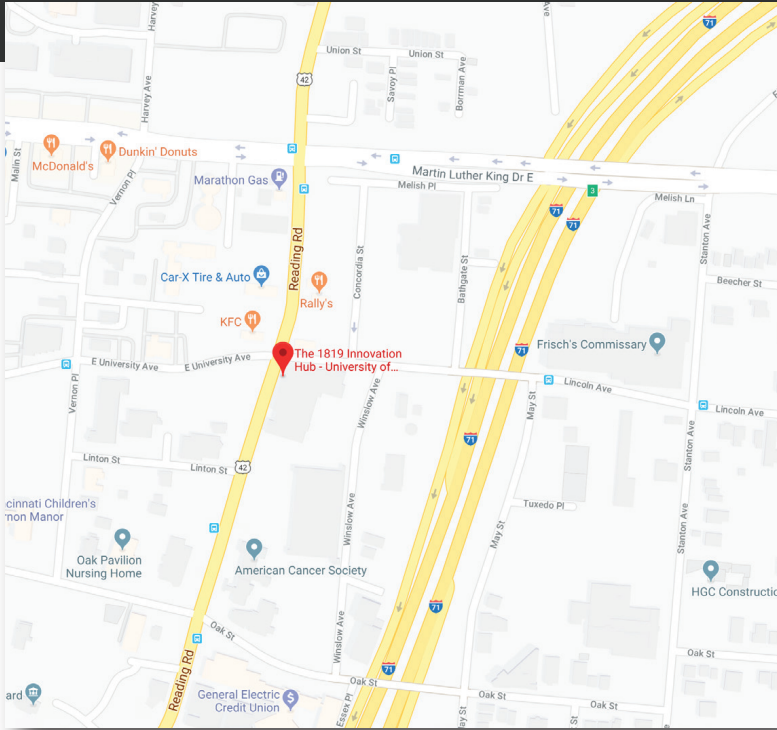

DIRECTIONS

1819 Innovation Hub
2900 Reading Road
Cincinnati, Ohio 45206

DIRECTIONS

Interstate - 71 *from the North or South*
Take I-71 to Martin Luther King Drive (Exit 3) and proceed west (a right turn from both off-ramps) one block to Reading Road. Turn left, proceed one block to Lincoln (marked as University Avenue on the right). The 1819 Innovation Hub is across the intersection and on your left. Turn left and proceed one block to access parking on Winslow Avenue behind the building.

Interstate - 75 *from the North or South*
Take I-75 to Hopple Street (Exit 3) and turn east (left if coming from the north, right if coming from the south). Hopple becomes Martin Luther King Drive. Proceed east on Martin Luther King Drive for approximately two miles, past the main campus of the University of Cincinnati to Reading Road. Turn south (right) for one block to Lincoln (marked as University Avenue on the right). The 1819 Innovation Hub is across the intersection and on your left. Turn left and proceed one block to access parking on Winslow Avenue behind the building.

Interstate - 74 *from the West*
Take I-74 to I-75 south. Proceed south to Hopple Street (Exit 3) and turn east (left when from the north). Hopple becomes Martin Luther King Drive almost immediately. Proceed east on Martin Luther King Drive for approximately two miles, past the main campus of the University to Reading Road. Turn south (right) for one block to Lincoln (marked as University Avenue on the right). The 1819 Innovation Hub is across the intersection and on your left. Turn left to access parking on Winslow Avenue behind the building.

US 50 *from the East*
From US 50 westbound turn right (west) onto Taft Road and proceed approximately two miles, crossing I-71 just before reaching Reading Road. Turn north (right) onto Reading and proceed two blocks to Lincoln Avenue on your right - you are at the 1819 Innovation Hub. Turn right and proceed one block to access parking on Winslow Avenue behind the building.