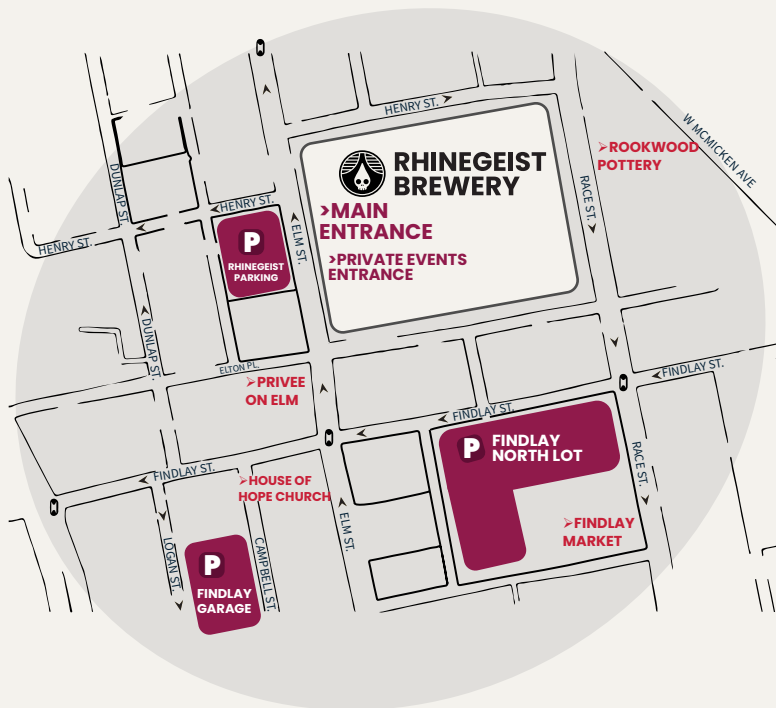

## LOCATION

### RHINEGEIST BREWERY

1910 Elm Street | Cincinnati, OH 45202

The Taproom Entrance is located on Elm Street behind the streetcar stop. If you need elevator access, please enter through the Private Events Entrance – south of the streetcar stop. Enter to the left of the mural.

### Rhinegeist Public Parking Lot Elm Street entrance

Free & first come, first serve

### Street Parking - Elm Street Free & first come, first serve